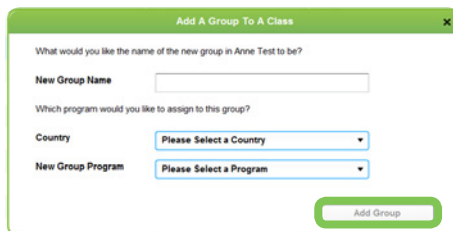

1 Select **New Group**

CLASSES Create groups and move students

Anne Testing
Bells Valley School

Help Print Export Back

Class: Anne Test View Whole Class

Anne Test (112) Red Group (1) Yellow Group (4) Purple group (9) + New Group

2 Type the Name of the group and select a default country and program. (Rookie, Master, Champion or Legend)

3 Select **Add Group**

CLASSES

In **Classes** you can place students in **groups** and move students **between groups**.